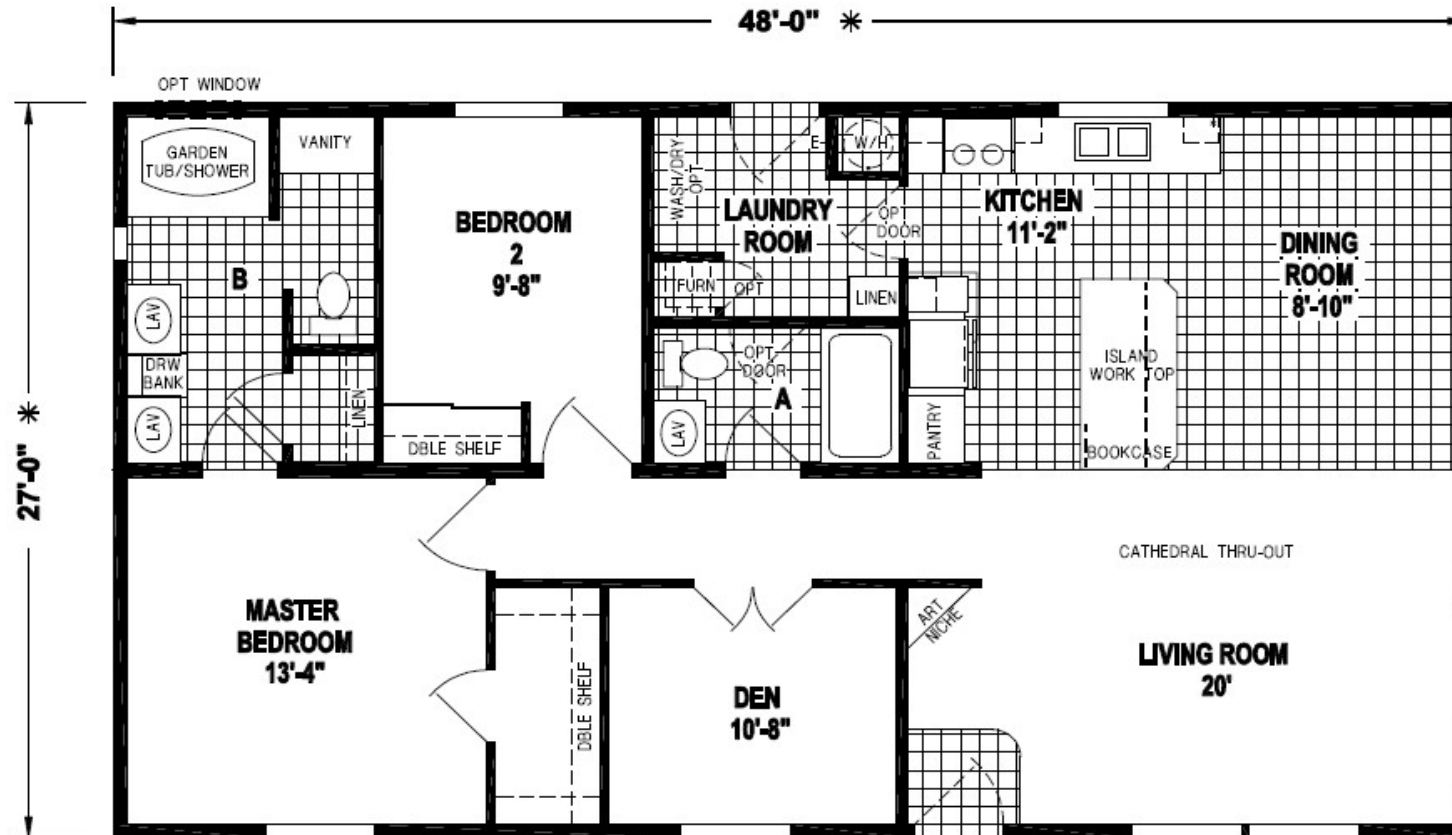

The Explorer

1227CT/4828 (1,296 SQ. FT.) 2BEDROOM - 2BATHS - CATHEDRAL THRU-OUT

LAVENDER MEADOWS MHC

- SEQUIM, WA -