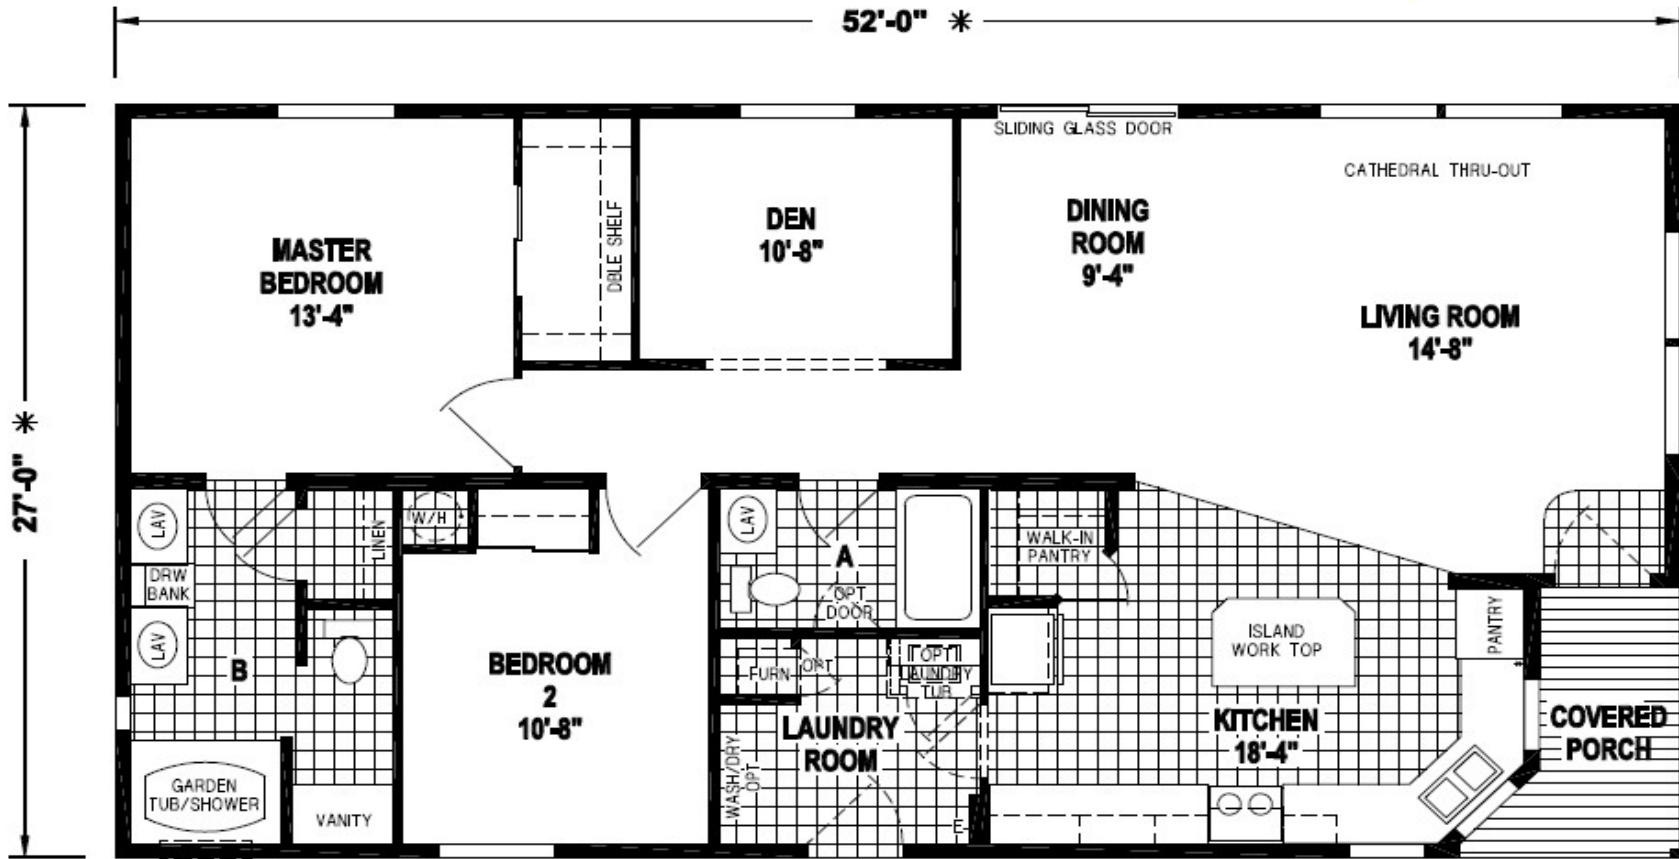

The Dungeness

LAVENDER MEADOWS MHC

- SEQUIM, WA -

The Lavenite

1226CTB/4428 (1,188 SQ. FT) 2BEDROOM - 2BATHS - CATHEDRAL THRU-OUT

LAVENDER MEADOWS MHC

- SEQUIM, WA -

The Lighthouse

OPT WINDOW
1218CT/5228 (1,354 SQ. FT.) 2BEDROOM - 2BATHS - CATHEDRAL THRU-OUT

LAVENDER MEADOWS MHC

- SEQUIM, WA -

The Duke

1272CT/5628 (1,440 SQ. FT.) 2BEDROOM - 2BATHS - CATHEDRAL THRU-OUT

LAVENDER MEADOWS MHC

- SEQUIM, WA -

The Olympic

OPT WINDOW
1265CT/6028 (1,620 SQ. FT.) 3BEDROOM - 2BATHS - CATHEDRAL THRU-OUT

LAVENDER MEADOWS MHC

- SEQUIM, WA -