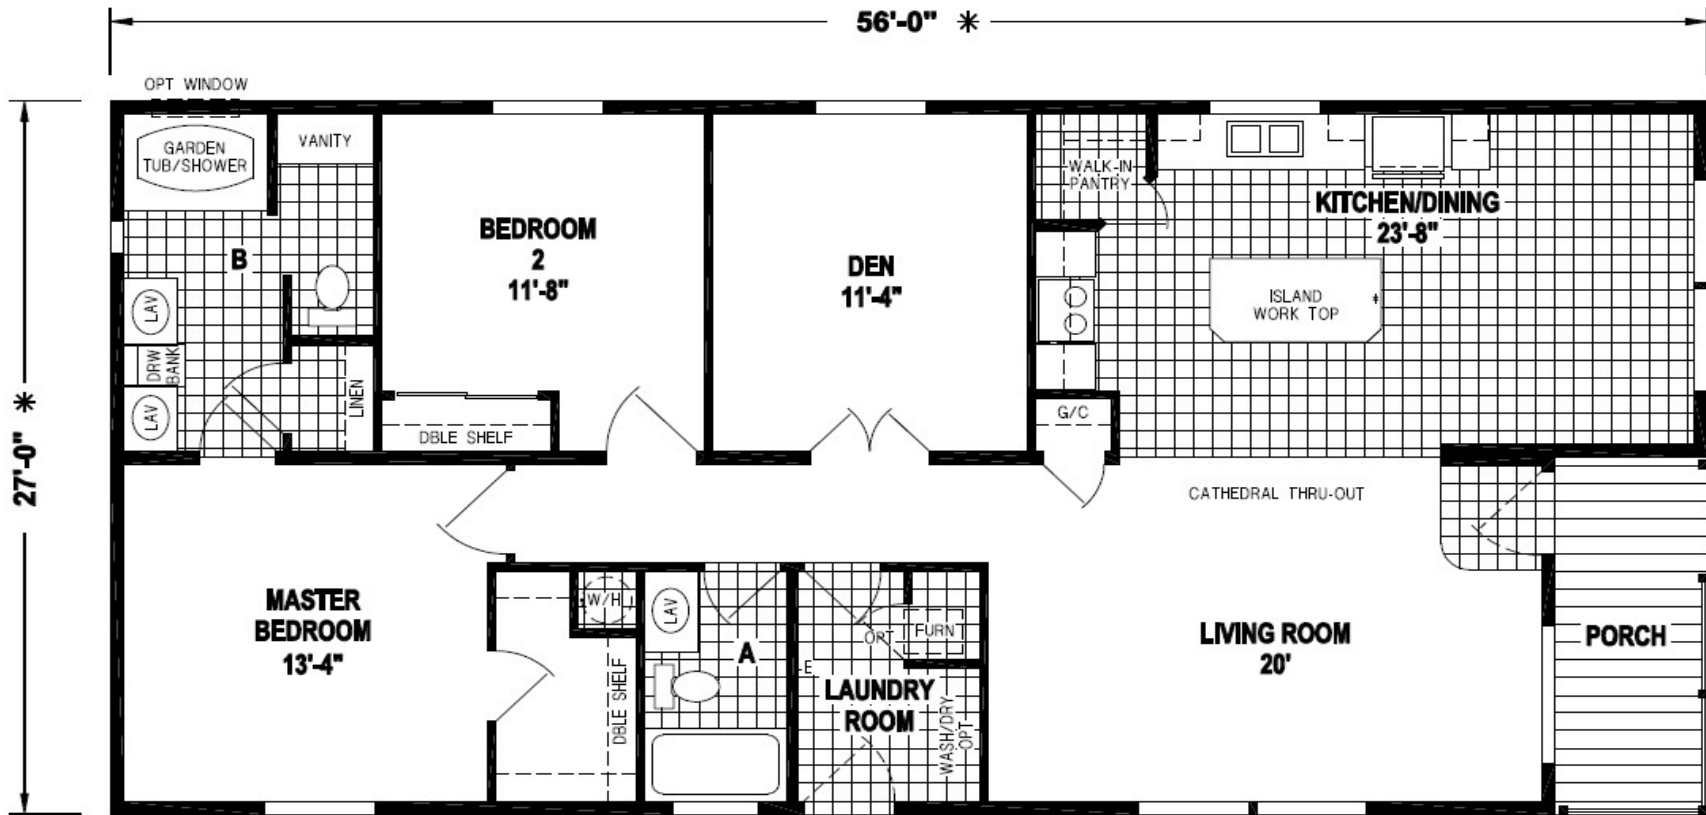

The Dungeness

LAVENDER MEADOWS MHC

- SEQUIM, WA -

The Lavenite

1226CTB/4428 (1,188 SQ. FT) 2BEDROOM - 2BATHS - CATHEDRAL THRU-OUT

LAVENDER MEADOWS MHC

- SEQUIM, WA -

The Lighthouse

OPT WINDOW
1218CT/5228 (1,354 SQ. FT.) 2BEDROOM - 2BATHS - CATHEDRAL THRU-OUT

LAVENDER MEADOWS MHC

- SEQUIM, WA -

The Duke

1272CT/5628 (1,440 SQ. FT.) 2BEDROOM - 2BATHS - CATHEDRAL THRU-OUT

LAVENDER MEADOWS MHC

- SEQUIM, WA -

The Olympic

OPT WINDOW
1265CT/6028 (1,620 SQ. FT.) 3BEDROOM - 2BATHS - CATHEDRAL THRU-OUT

LAVENDER MEADOWS MHC

- SEQUIM, WA -