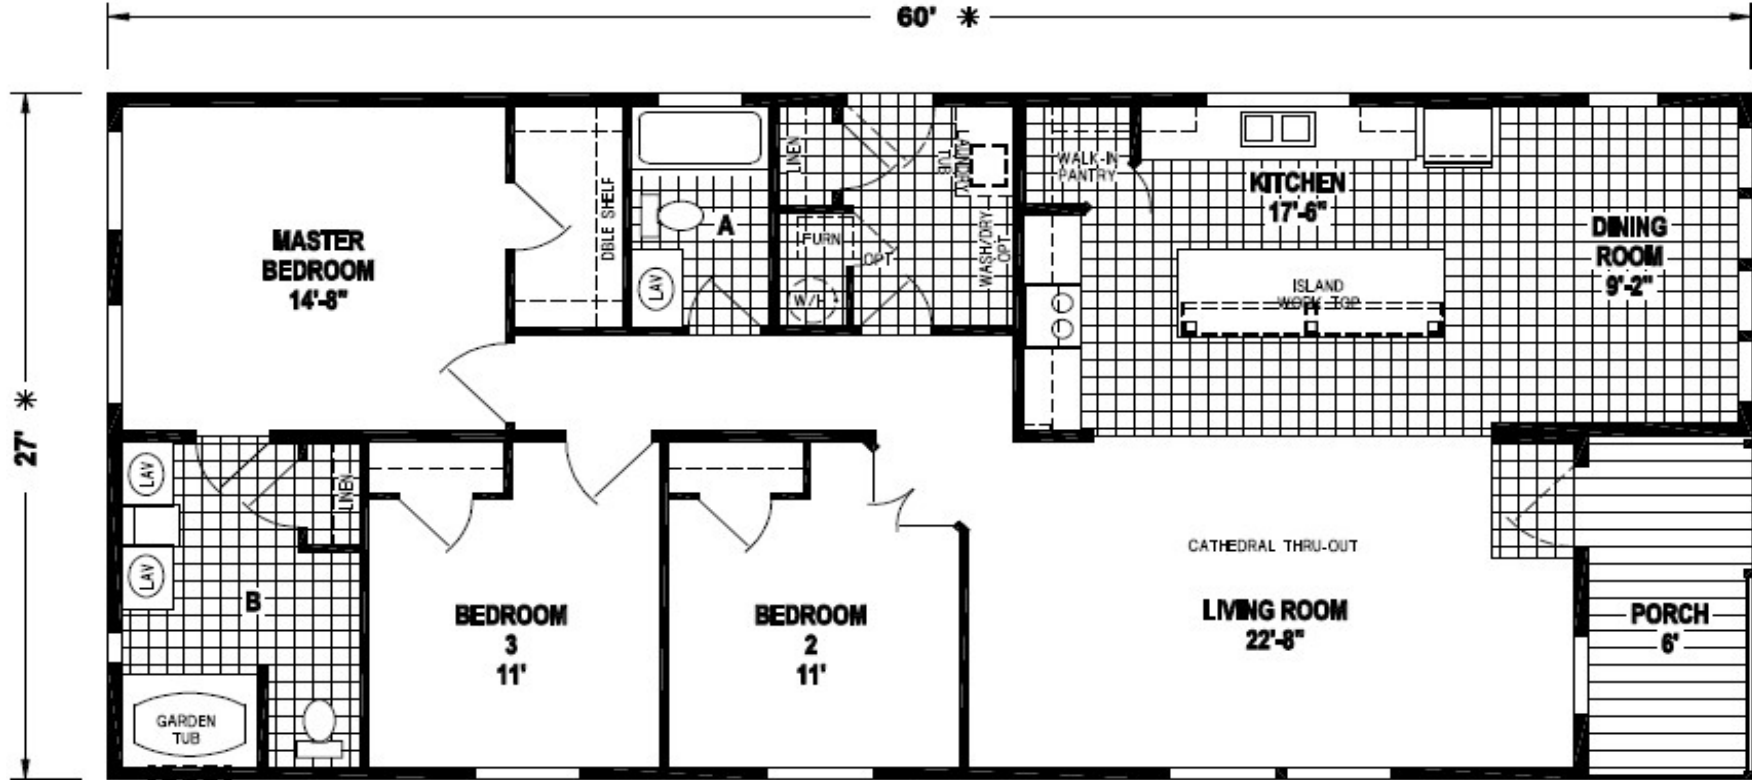

The Dungeness

LAVENDER MEADOWS MHC

- SEQUIM, WA -

The Lavenite

1226CTB/4428 (1,188 SQ. FT) 2BEDROOM - 2BATHS - CATHEDRAL THRU-OUT

LAVENDER MEADOWS MHC

- SEQUIM, WA -

The Lighthouse

OPT WINDOW
1218CT/5228 (1,354 SQ. FT.) 2BEDROOM - 2BATHS - CATHEDRAL THRU-OUT

LAVENDER MEADOWS MHC

- SEQUIM, WA -

The Duke

1272CT/5628 (1,440 SQ. FT.) 2BEDROOM - 2BATHS - CATHEDRAL THRU-OUT

LAVENDER MEADOWS MHC

- SEQUIM, WA -

The Olympic

OPT WINDOW
1265CT/6028 (1,620 SQ. FT.) 3BEDROOM - 2BATHS - CATHEDRAL THRU-OUT

LAVENDER MEADOWS MHC

- SEQUIM, WA -