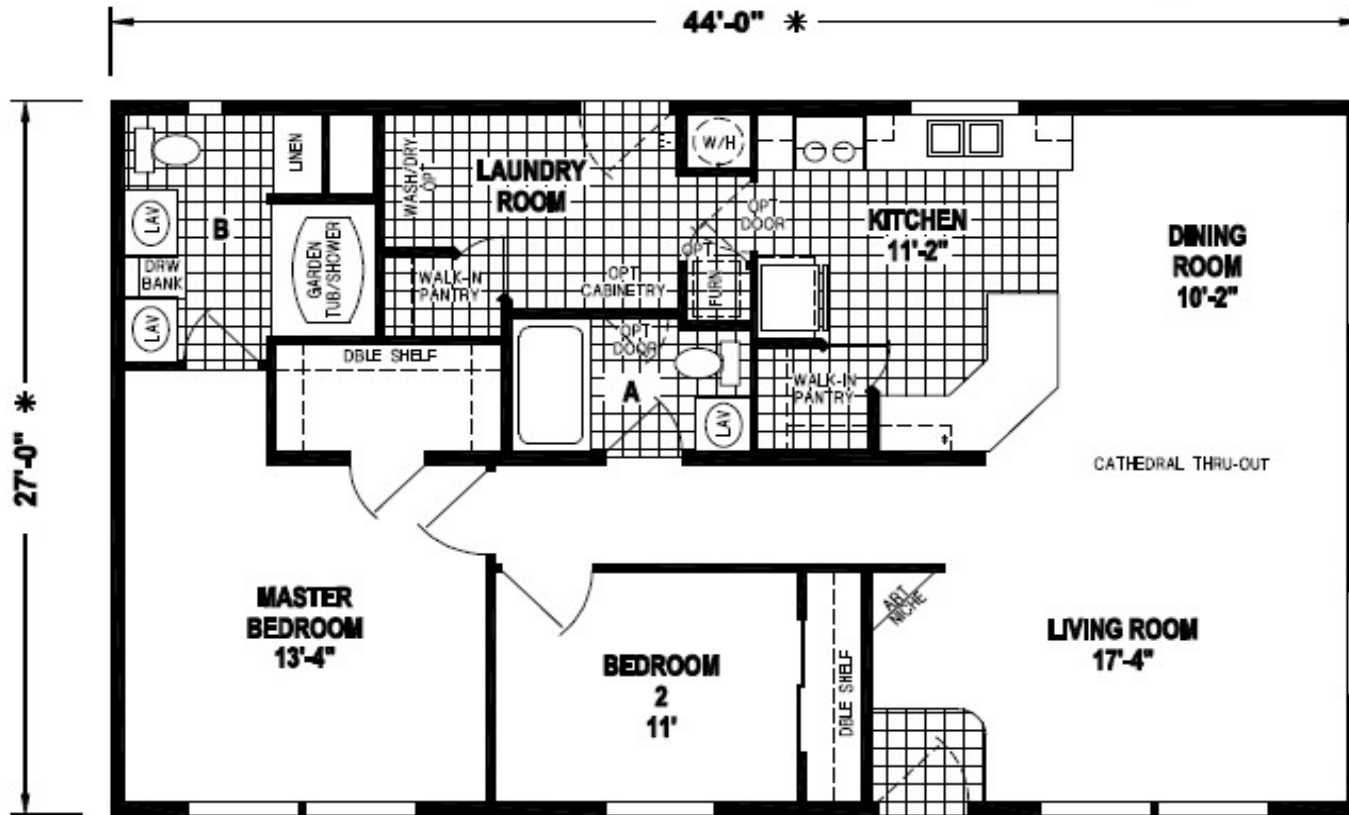

The Dungeness

LAVENDER MEADOWS MHC

- SEQUIM, WA -

The Lavenite

1226CTB/4428 (1,188 SQ. FT) 2BEDROOM - 2BATHS - CATHEDRAL THRU-OUT

LAVENDER MEADOWS MHC

- SEQUIM, WA -

The Lighthouse

OPT WINDOW
1218CT/5228 (1,354 SQ. FT.) 2BEDROOM - 2BATHS - CATHEDRAL THRU-OUT

LAVENDER MEADOWS MHC

- SEQUIM, WA -

The Duke

1272CT/5628 (1,440 SQ. FT.) 2BEDROOM - 2BATHS - CATHEDRAL THRU-OUT

LAVENDER MEADOWS MHC

- SEQUIM, WA -

The Olympic

OPT WINDOW
1265CT/6028 (1,620 SQ. FT.) 3BEDROOM - 2BATHS - CATHEDRAL THRU-OUT

LAVENDER MEADOWS MHC

- SEQUIM, WA -