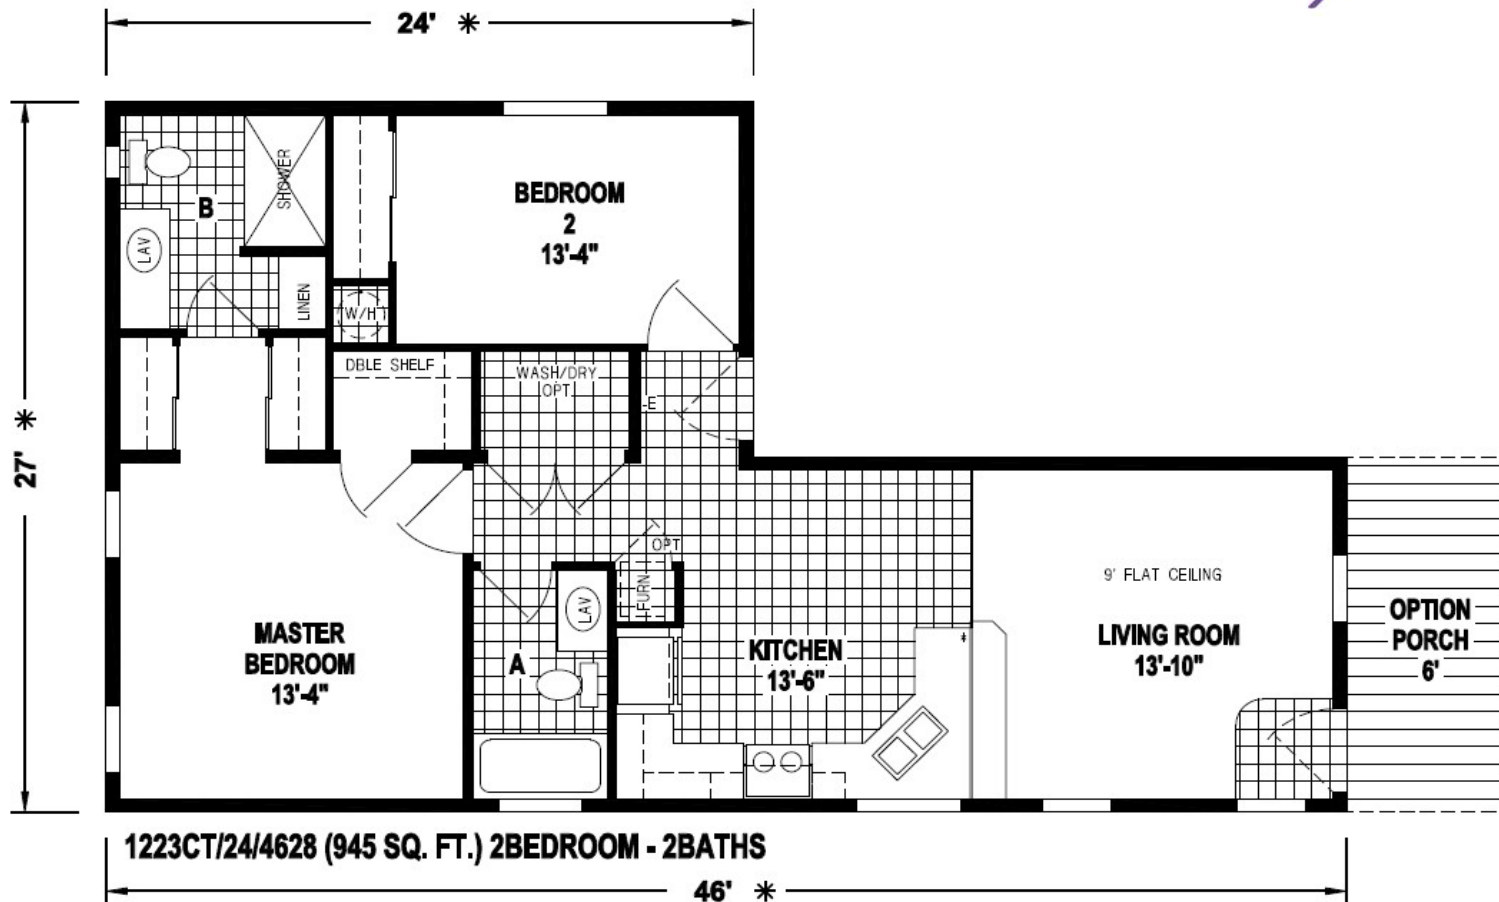

The Dungeness

LAVENDER MEADOWS MHC

- SEQUIM, WA -

The Lavenite

1226CTB/4428 (1,188 SQ. FT) 2BEDROOM - 2BATHS - CATHEDRAL THRU-OUT

LAVENDER MEADOWS MHC

- SEQUIM, WA -

The Lighthouse

OPT WINDOW
1218CT/5228 (1,354 SQ. FT.) 2BEDROOM - 2BATHS - CATHEDRAL THRU-OUT

LAVENDER MEADOWS MHC

- SEQUIM, WA -

The Duke

1272CT/5628 (1,440 SQ. FT.) 2BEDROOM - 2BATHS - CATHEDRAL THRU-OUT

LAVENDER MEADOWS MHC

- SEQUIM, WA -

The Olympic

OPT WINDOW
1265CT/6028 (1,620 SQ. FT.) 3BEDROOM - 2BATHS - CATHEDRAL THRU-OUT

LAVENDER MEADOWS MHC

- SEQUIM, WA -